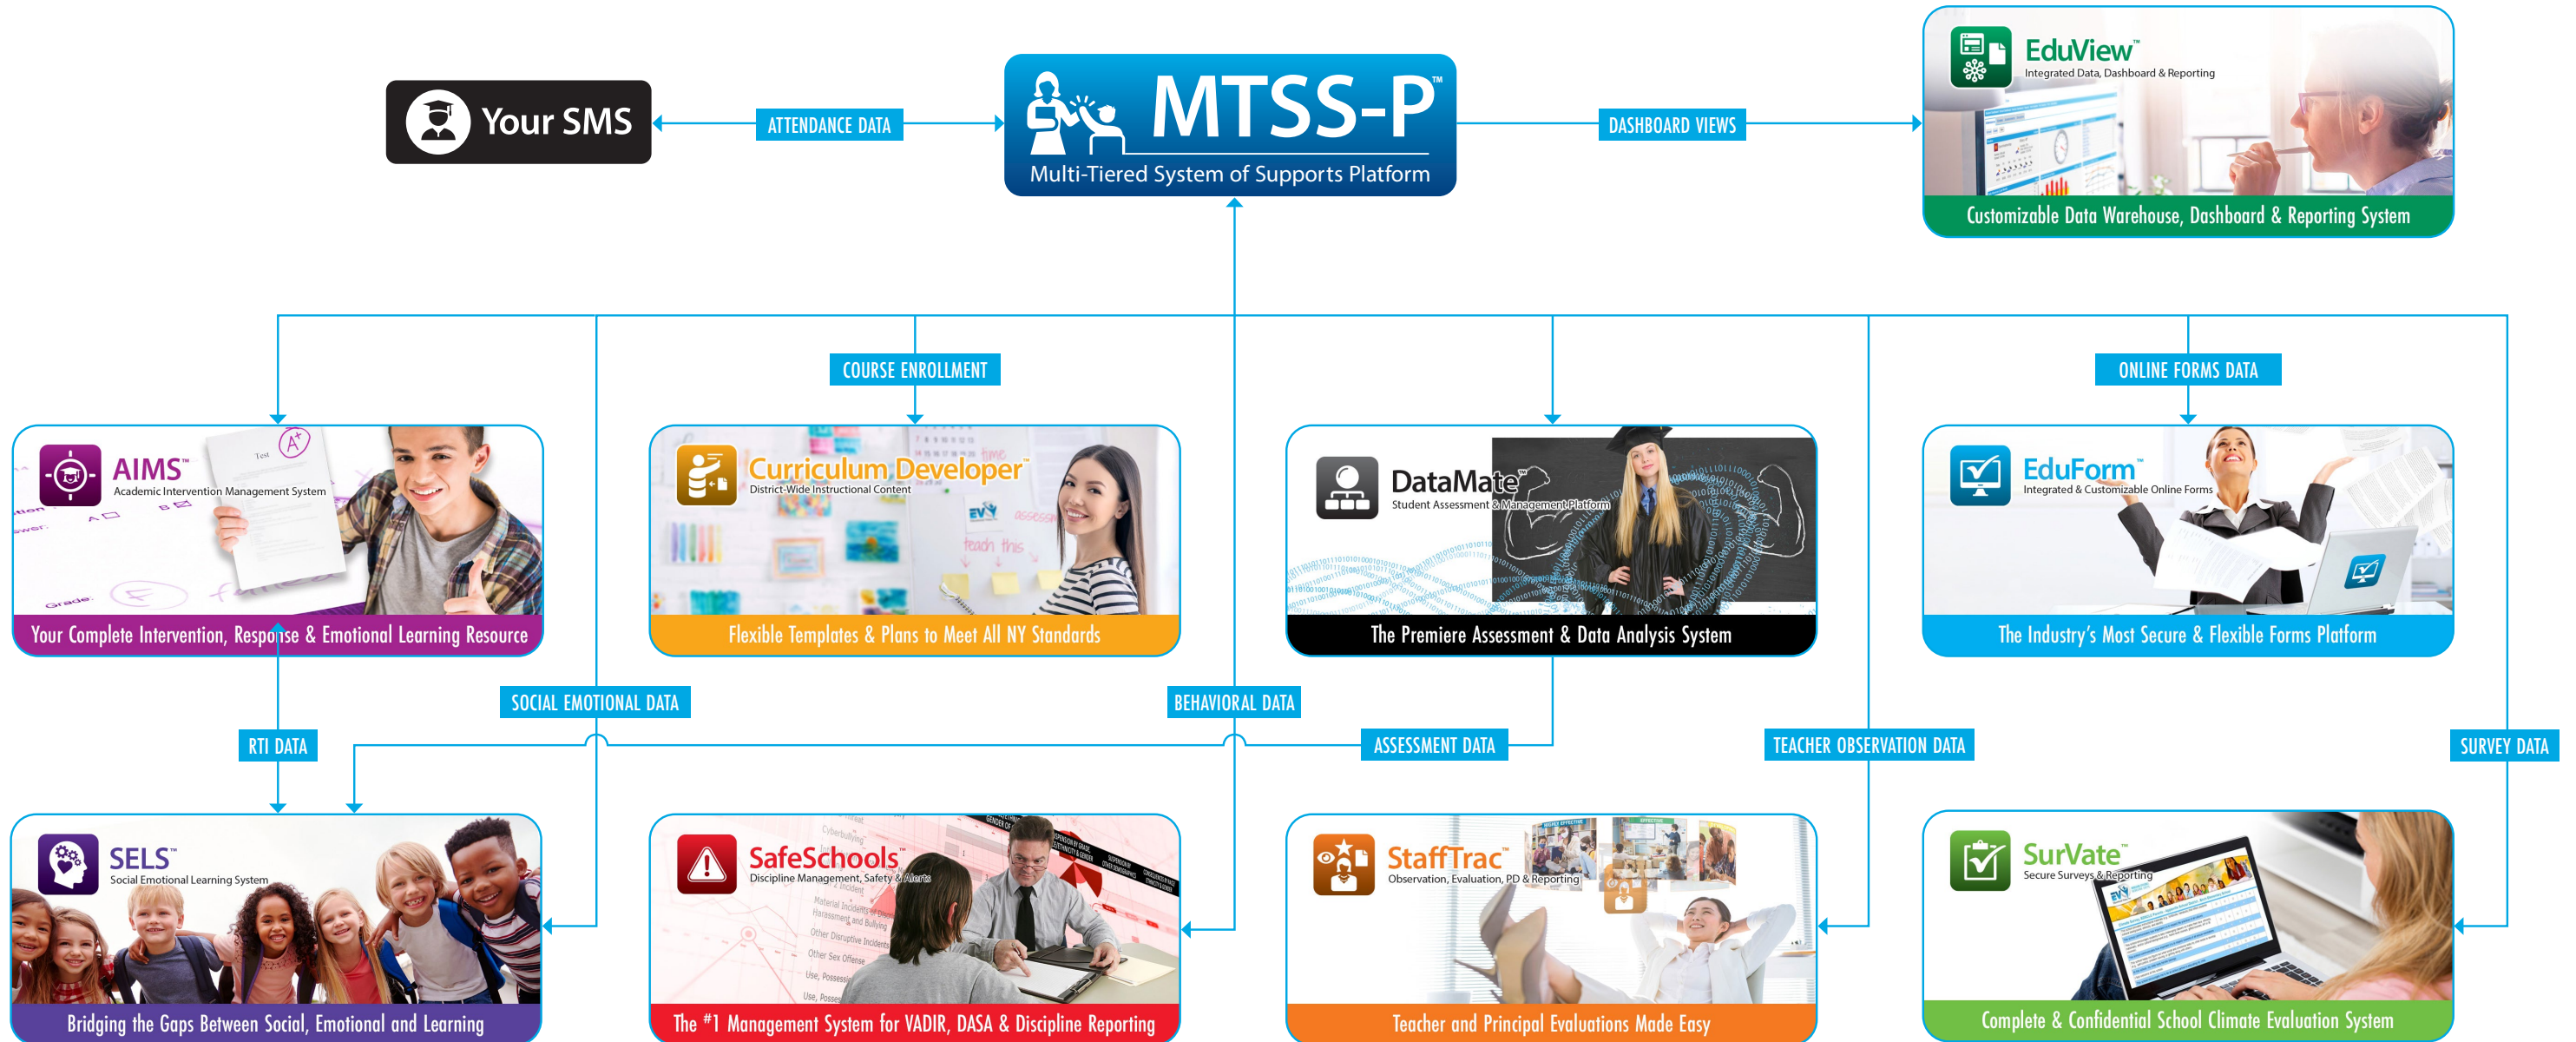

# Multi-Tiered System of Supports Platform

Let your data do the work with our suite of powerful school district management tools.  
Save time, money and improve outcomes.

## A SYSTEMIC APPROACH

## A DATA-DRIVEN SOLUTION

LEARN MORE OR REQUEST A 15-MINUTE DEMO **1.888.999.2554** | [edvistas.com](http://edvistas.com)