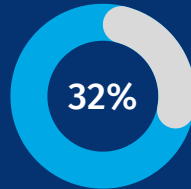

OF OUR SCORERS
HAVE 20+ YEARS
OF TEACHING
EXPERIENCE

EMPLOYING

Over 1,000

CERTIFIED NYS
TEACHERS

AT 4 SCORING
CENTERS ACROSS NYS

SCORED

4,500,000 +

ASSESSMENTS

- SUPPORTED BY MANY BOCES FOR THEIR DISTRICTS & CROSS-CONTRACT COSER AIDABLE STATE-WIDE
- PROVIDES PRELIMINARY DATA IN OUR DATAMATE SYSTEM FOR EDUCATORS TO USE INSTRUCTIONALLY SOON AFTER TESTING
- OFFERS FEEDBACK BY SUBJECT AREA & GRADE, IDENTIFYING AREAS OF STUDENT CHALLENGE