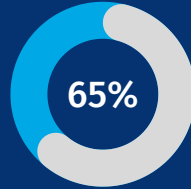

OF OUR SCORERS
HAVE 6-15 YEARS
OF TEACHING
EXPERIENCE